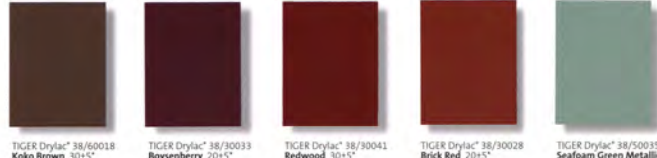

series 38

super durable powder coatings